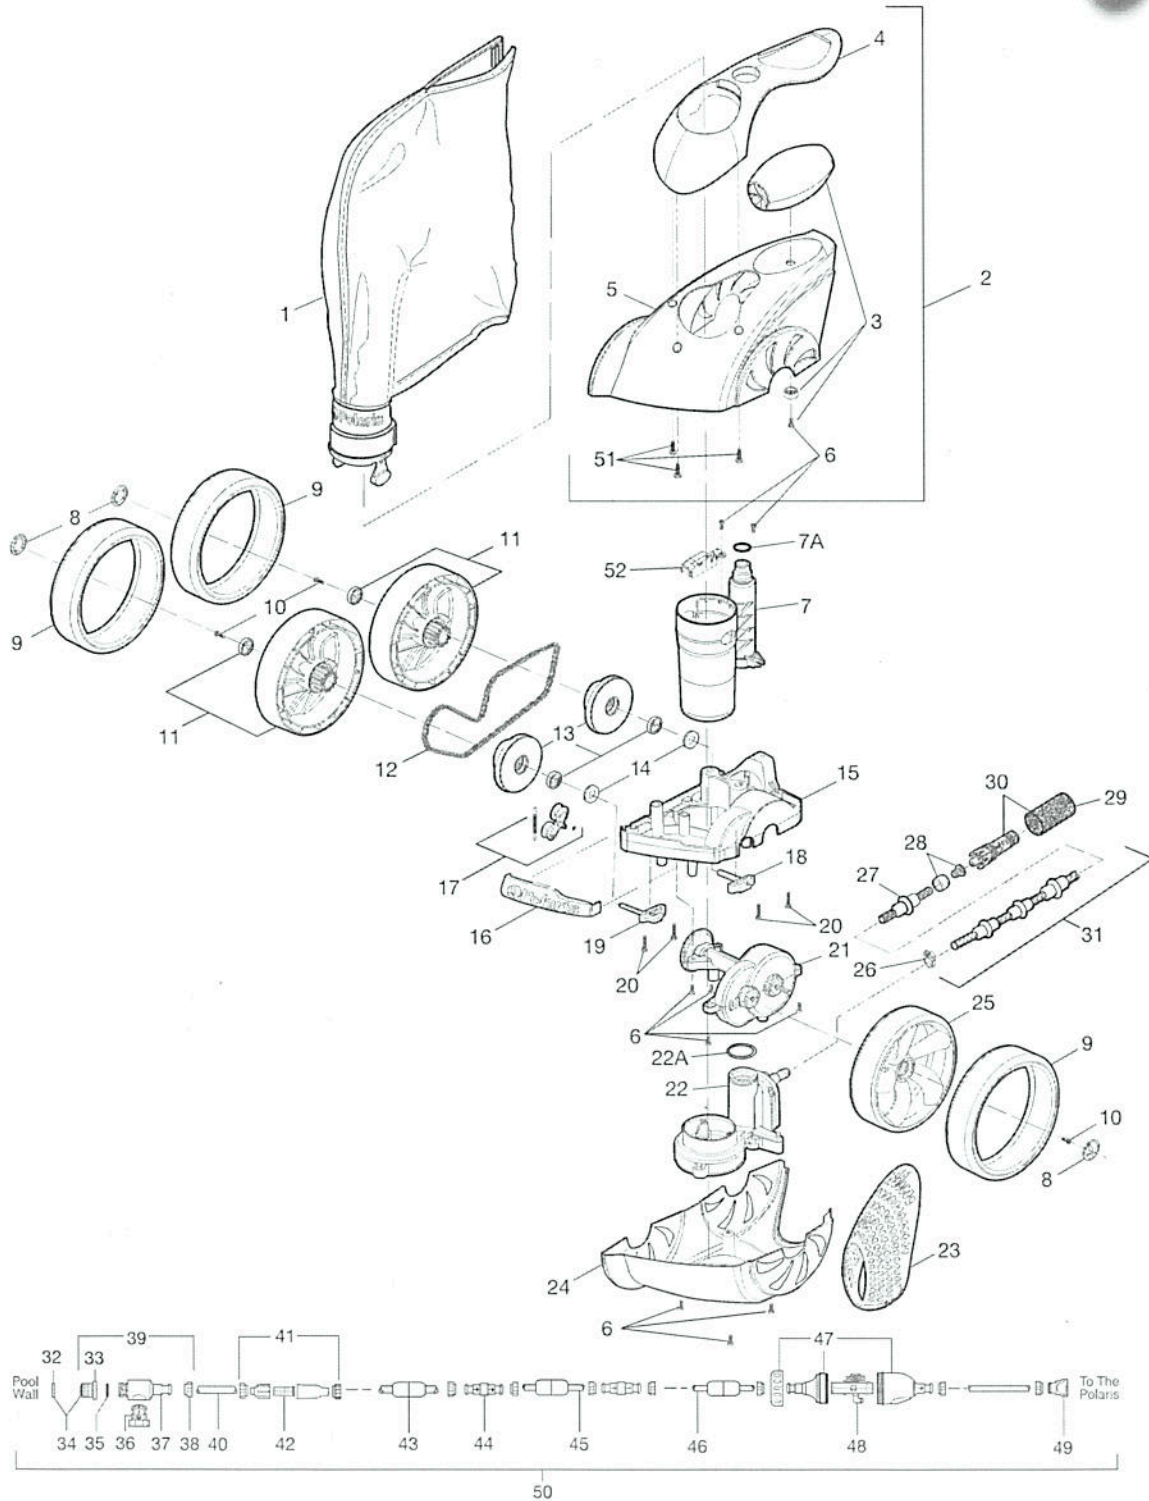

POLARIS 3900 Sport